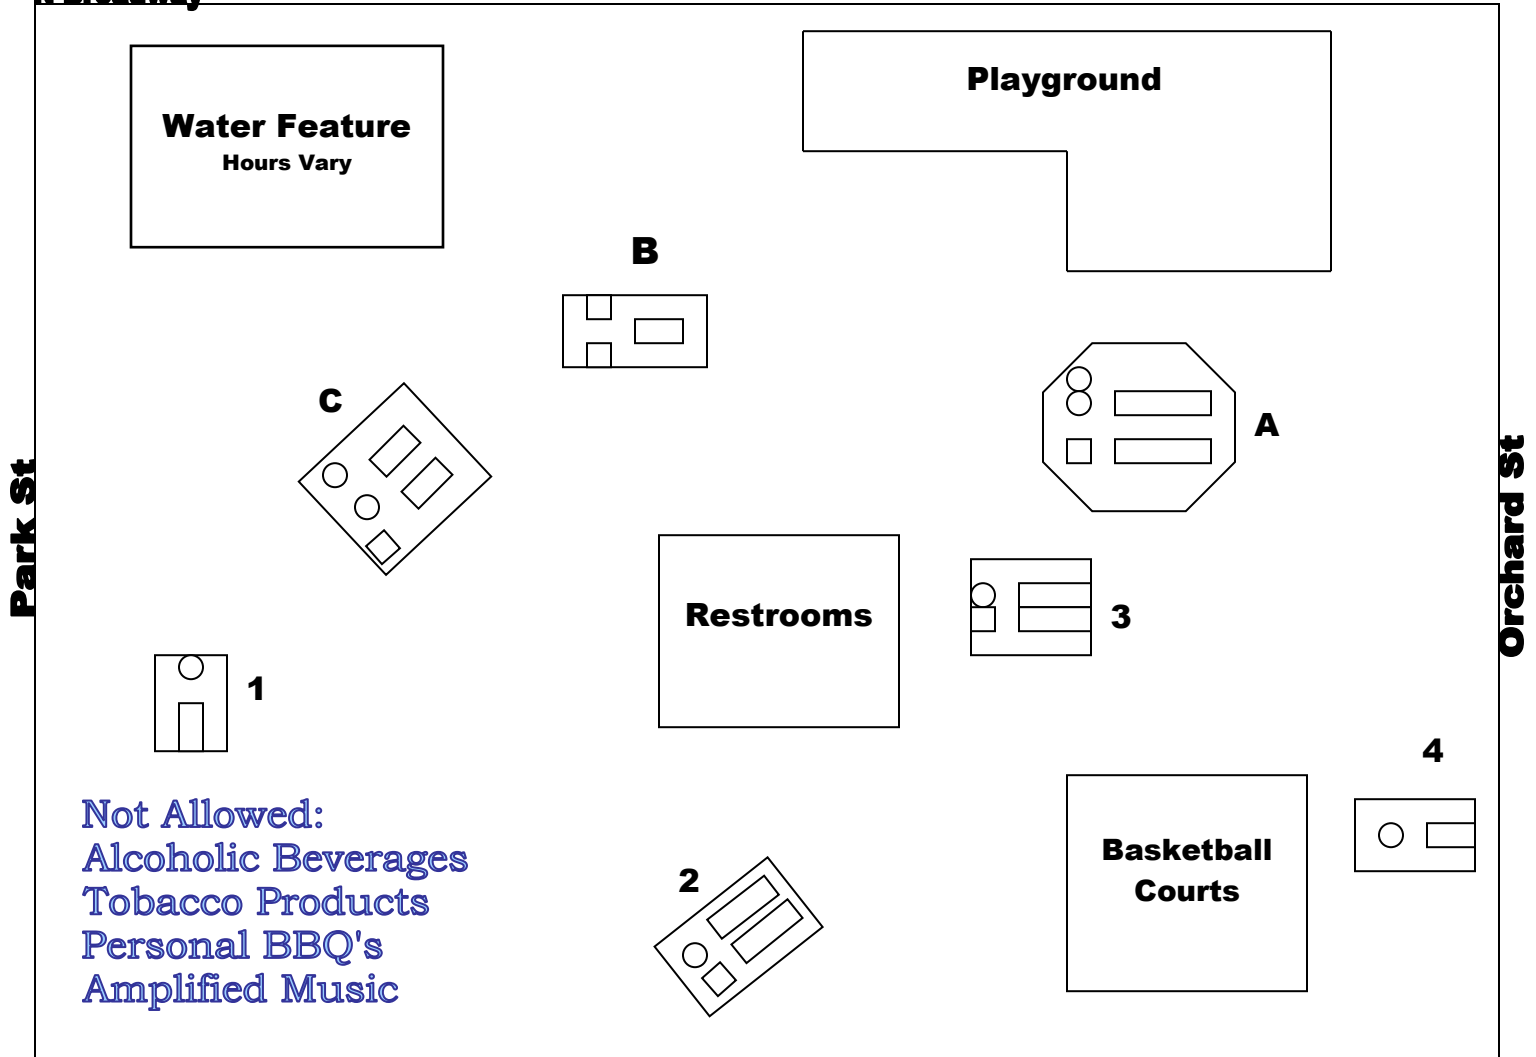

Broadway Park

N Broadway

Not Allowed:
 Alcoholic Beverages
 Tobacco Products
 Personal BBQ's
 Amplified Music

<u>AREA</u>	<u>SEATS</u>	<u>RESIDENT</u>	<u>FEATURES</u>
A	16	\$63	(Covered) 2 Tables, BBQ,
B	8	\$33	1 Table, BBQ
C	16	\$38	2 Tables, BBQ
1	8	\$0	1 Table
2	16	\$0	2 Tables, BBQ
3	16	\$0	2 Tables, BBQ
4	8	\$0	1 Table

(fees revised 8/16/17)

ALL NUMBERED TABLES ARE AVAILABLE ON A FIRST COME FIRST SERVE BASIS

Park hours: 6 am to Dusk

Rentals available: 10 am to Dusk